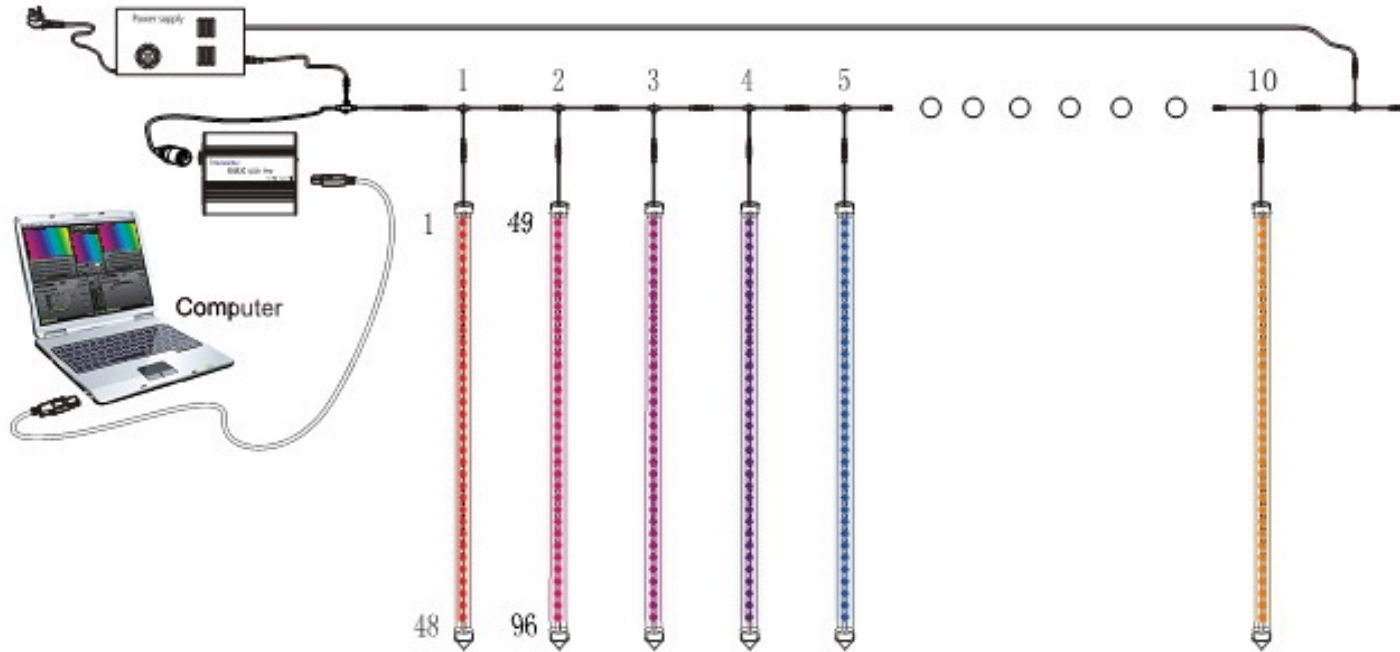

Peso di Nr. 1 Vertical da 200 cm:

- 0.35 kg

Dettagli tecnici x 1 tubo da 100 cm:

- 12 V
- 24 W /m
- 32 Led / m 16 Pixel/m

Segnale di controllo:

- Standard DMX 512 - 48 Ch

Parameters

LED Vertical Tube series Model: LW-207								
Product	0.5m double sided vertical tube	0.5m single sided vertical tube	1m double sided vertical tube	1m single sided vertical tube	1.5m double sided vertical tube	1.5m single sided vertical tube	2m double sided vertical tube	2m single sided vertical tube
Product Model No.	LW-207-00022	LW-207-00033	LW-207-00023	LW-207-00035	LW-207-00024	LW-207-00016	LW-207-00025	LW-207-00021
Working Voltage	DC 12V	DC 12V	DC 12V	DC 12V	DC 12V	DC 12V	DC 12V	DC 12V
Max Power (unit:W)	12W	6W	24W	12W	36W	18W	48W	24W
Max Current (unit:mA)	1000mA	500mA	2000mA	1000mA	3000mA	1500mA	4000mA	2000mA
Pixel Qty(unit:pc)	8 pixels=24 dmx channels	8 pixels=24 dmx channels	16 pixels=48 dmx channels	16 pixels=48 dmx channels	24 pixels=72 dmx channels	24 pixels=72 dmx channels	32 pixels=96 dmx channels	32 pixels=96 dmx channels
IP Rating	IP65							
Working Temperature °C	-20 ~ +50 °C							
Protocol	DMX512							
LED Type	SMD5050							
LED Qty(unit:pc)	64	32	64	32	96	48	128	64
Beam Angle	360°	180°	360°	180°	360°	180°	360°	180°
Connection Cables	1. Singal cable:XLR socket T cable( each dmx universe need 1 set of this cable) 2. Power cable: 442 T cable(after 6-7A current need 1 set of this cable) 3. Power cable: 2 pin power cable( connected with the T cables)							

Dimension (Unit: mm)

- 1、 External wire
- 2、 Rings for bearing
- 3、 Transparent plug (upper)
- 4、 Transparent tube
- 5、 Transparent plug (bottom)

0.5m vertical tube	LW-207-00022 LW-207-00033	L=536mm
1m vertical tube	LW-207-00023 LW-207-00035	L=1031mm
1.5m vertical tube	LW-207-00024 LW-207-00016	L=1526mm
2m vertical tube	LW-207-00025 LW-207-00021	L=2021mm

| VERTICAL TUBE |

4Pin Male

Power

DMX512

| VERTICAL TUBE |

Several DMX Controllers

This is simple drawing for 1meter tubes 10pcs.pls check.