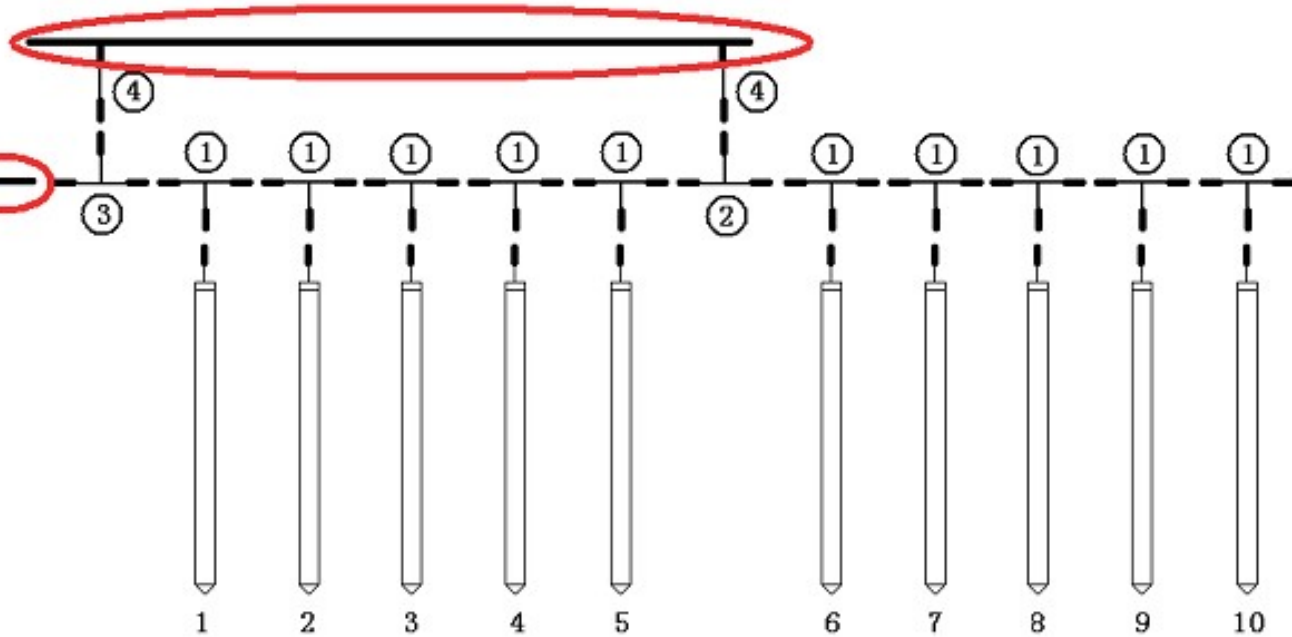

Peso di Nr. 1 Vertical da 200 cm:

- 0.35 kg

Dettagli tecnici x 1 tubo da 100 cm:

- 12 V
- 24 W /m
- 32 Led / m 16 Pixel/m

Segnale di controllo:

- Standard DMX 512 - 48 Ch

Parameters

LED Vertical Tube series Model: LW-207								
Product	0.5m double sided vertical tube	0.5m single sided vertical tube	1m double sided vertical tube	1m single sided vertical tube	1.5m double sided vertical tube	1.5m single sided vertical tube	2m double sided vertical tube	2m single sided vertical tube
Product Model No.	LW-207-00022	LW-207-00033	LW-207-00023	LW-207-00035	LW-207-00024	LW-207-00016	LW-207-00025	LW-207-00021
Working Voltage	DC 12V	DC 12V	DC 12V	DC 12V	DC 12V	DC 12V	DC 12V	DC 12V
Max Power (unit:W)	12W	6W	24W	12W	36W	18W	48W	24W
Max Current (unit:mA)	1000mA	500mA	2000mA	1000mA	3000mA	1500mA	4000mA	2000mA
Pixel Qty(unit:pc)	8 pixels=24 dmx channels	8 pixels=24 dmx channels	16 pixels=48 dmx channels	16 pixels=48 dmx channels	24 pixels=72 dmx channels	24 pixels=72 dmx channels	32 pixels=96 dmx channels	32 pixels=96 dmx channels
IP Rating	IP65							
Working Temperature °C	-20 ~ +50 °C							
Protocol	DMX512							
LED Type	SMD5050							
LED Qty(unit:pc)	64	32	64	32	96	48	128	64
Beam Angle	360°	180°	360°	180°	360°	180°	360°	180°
Connection Cables	1. Singal cable:XLR socket T cable( each dmx universe need 1 set of this cable) 2. Power cable: 442 T cable(after 6-7A current need 1 set of this cable) 3. Power cable: 2 pin power cable( connected with the T cables)							

Dimension (Unit: mm)

- 1、 External wire
- 2、 Rings for bearing
- 3、 Transparent plug (upper)
- 4、 Transparent tube
- 5、 Transparent plug (bottom)

0.5m vertical tube	LW-207-00022 LW-207-00033	L=536mm
1m vertical tube	LW-207-00023 LW-207-00035	L=1031mm
1.5m vertical tube	LW-207-00024 LW-207-00016	L=1526mm
2m vertical tube	LW-207-00025 LW-207-00021	L=2021mm

| VERTICAL TUBE |

4Pin Male

Power

DMX512

| VERTICAL TUBE |

Several DMX Controllers

This is simple drawing for 1meter tubes 10pcs.pls check.