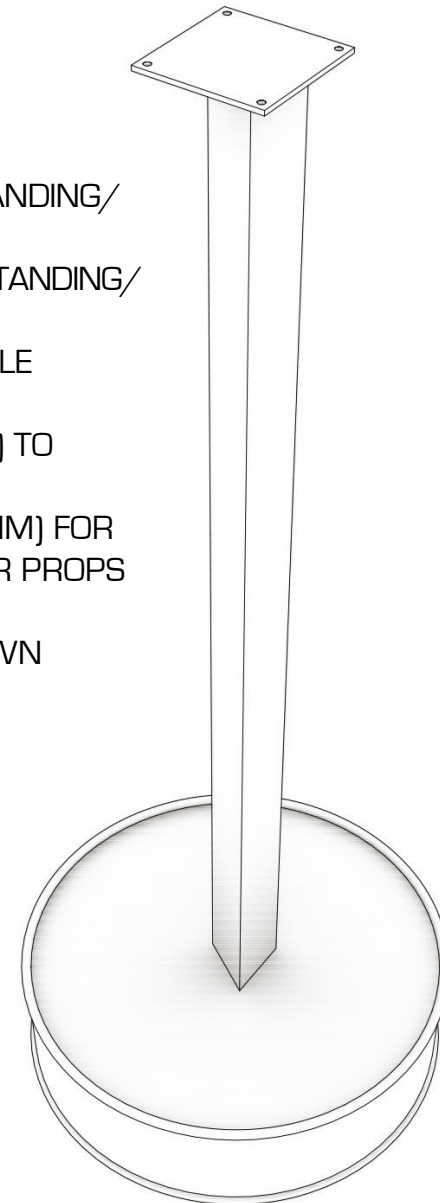

TekSet

via GIUSEPPE DI VITTORIO 9
20037 PADERNO DUGNANO (MI) ITALY
CONTACT US: (+39) 0291082905 - WWW. TEKSET.IT

| RIBBON LIFT |

CORRETTA POSA E FUNZIONAMENTO

TOP

SPECS

- **WEIGHT:** 260 LBS (118 KG)
- **LIFT CAPACITY:**
 - STANDARD:** 200 LBS (91 KG) STANDING/
400 LBS (181 KG) INVERTED
 - HEAVY DUTY:** 400 LBS (181 KG) STANDING/
800 LBS (363 KG) INVERTED
- **POWER REQ:** 115V (20A), SINGLE PHASE
- **CLOSED HEIGHT:** 22" (559 MM) TO MOUNTING PLATE (SHOWN)
- **REC MAX HEIGHT:** 12' (3658 MM) FOR LIVE LOADS, 20' (6096 MM) FOR PROPS AND EQUIPMENT
- **SPEED:** 40 SEC UP, 40 SEC DOWN (VARIABLE)

FRONT/SIDE

TekSet

via GIUSEPPE DI VITTORIO 9
20037 PADERNO DUGNANO (MI) ITALY
CONTACT US: (+39) 0291082905 - WWW. TEKSET.IT

| RIBBON LIFT |

CORRETTA POSA E FUNZIONAMENTO

SUPERFICE DI
CALPESTIO ORIGINALE
DI 26 x 26 CM,
IN DOTAZIONE
PIANO DI 60 x 60CM
IMBULLONATO