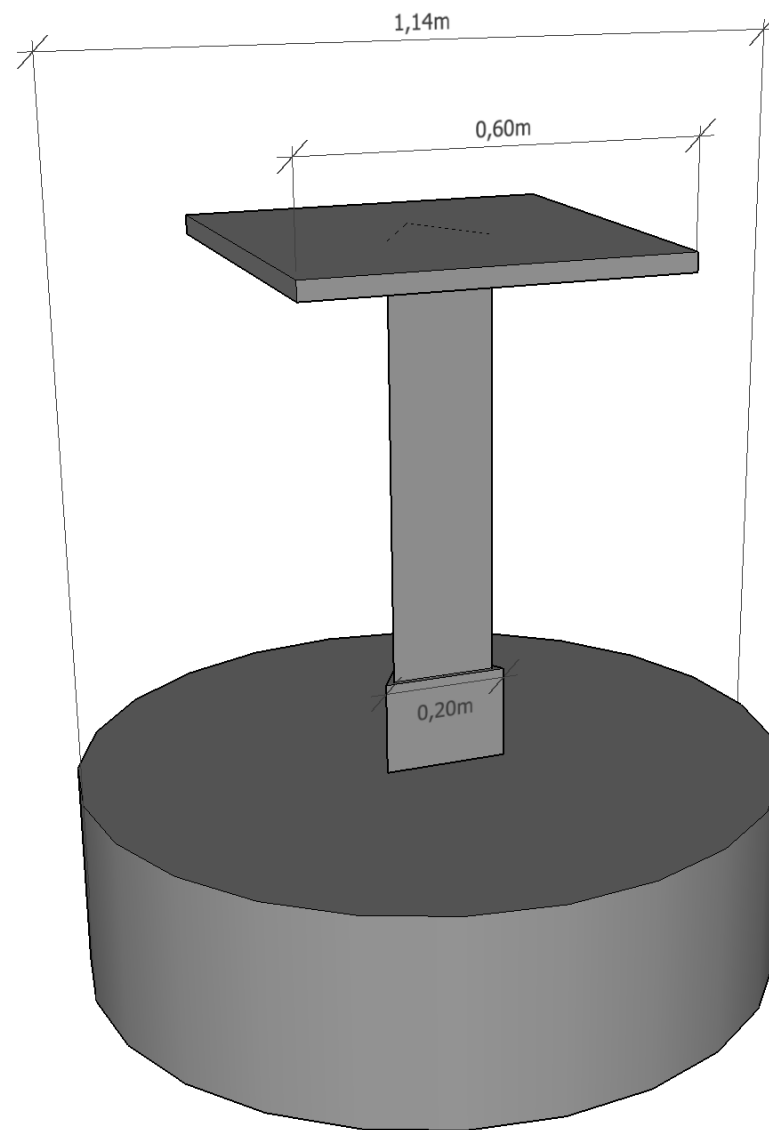

TekSet

via GIUSEPPE DI VITTORIO 9
20037 PADERNO DUGNANO (MI) ITALY
CONTACT US: (+39) 0291082905 - WWW. TEKSET.IT

| RIBBON LIFT |

CORRETTA POSA E FUNZIONAMENTO