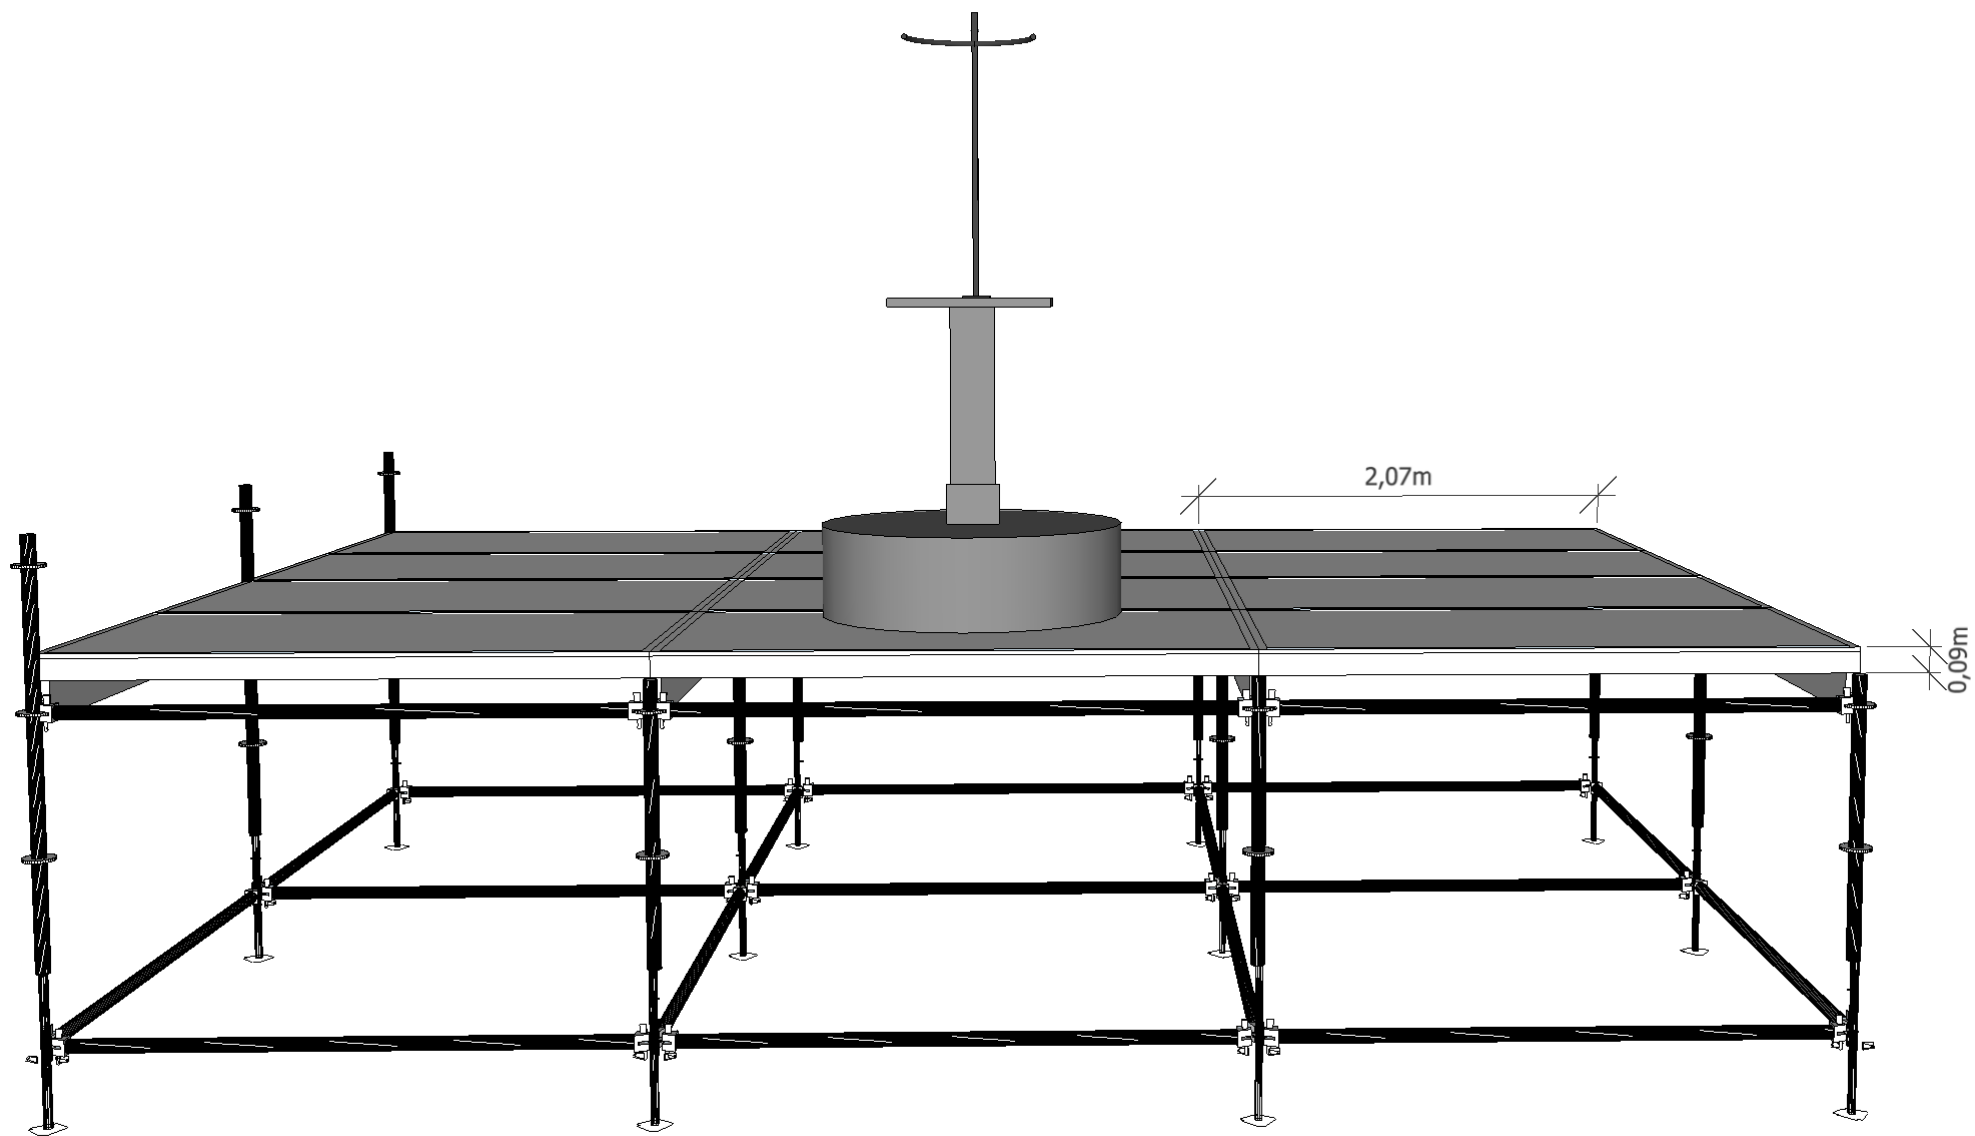

TekSet

via GIUSEPPE DI VITTORIO 9
20037 PADERNO DUGNANO (MI) ITALY
CONTACT US: (+39) 0291082905 - WWW.TEKSET.IT

| RIBBON LIFT |

CORRETTA POSA E FUNZIONAMENTO